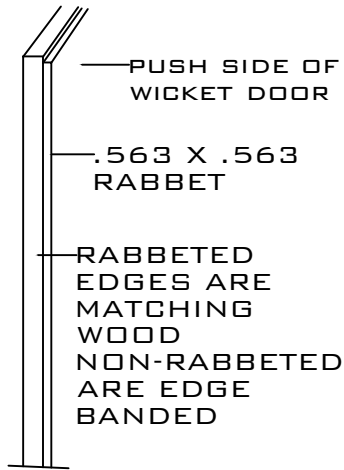

Rabbeted Wicket Door Inner Door using Wood Door Stop

WICKET DOOR /
 FRAME DETAIL "A"

WICKET DOOR /
 FRAME DETAIL "B"